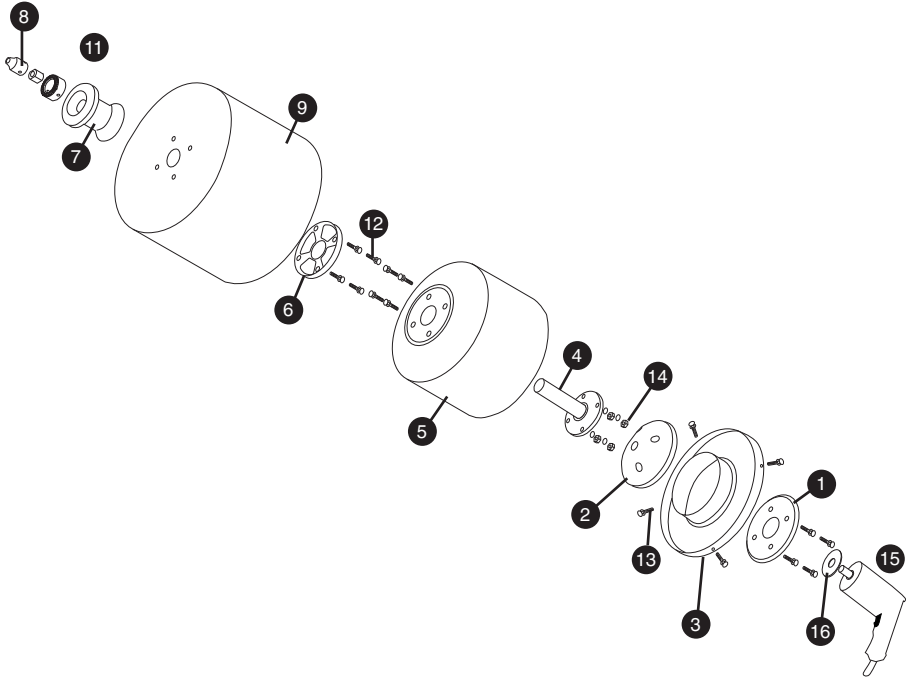

# PARTS

REF#	PART NO.	DESCRIPTION
1	400-990121	Drill Mount Assembly
2	400-990122	Drum Drive Diverter Cone
3	401-990122	Drum Back
4	401-990125	Shaft Extension-Assembly
5	401-990121	Metal Drum
6	400-990123	Retaining Ring-Bushing Washer (2)
7	400-990124	Hand Grip
8	401-990123	Adapter (Not Shown)
9	400-990100	Outer Shield
10	401-724505	Keyless Chuck (Not Shown)
11	401-991416	Collar
12	350-142036	Large Socket Head Cap Screw (12)
13	350-142032	Large Sheet Metal Screw (4)
14	350-142001	Flange Nut (4)
15	401-725491	Drill
16	350-375010	Washer

Cobra Products, Inc.  
 1 Warner Court  
 Swedesboro, New Jersey 08085 USA

Customer Service.....**856-241-7700**  
 Fax Order Service.....**856-241-1699**